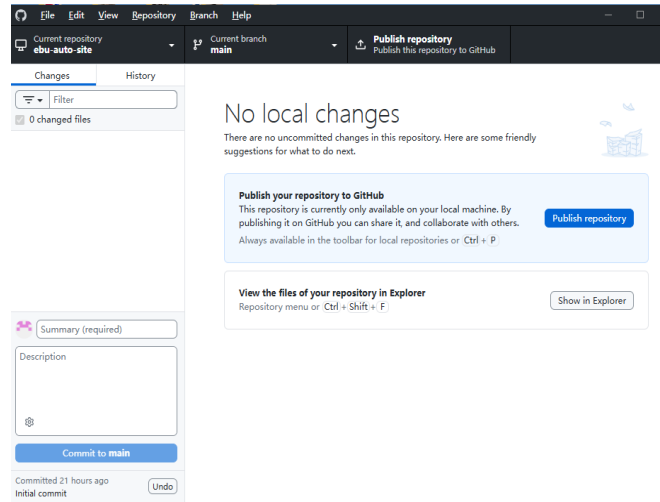

EBU AUTO

BYD Tang L DM 2025 DM-p 175KM AWD Drone Player Edition · Complete Specification Sheet

Basic Information

Parameter	Tang L DM 2025 DM-p 175KM AWD Drone Player Edition
Official RMB Guide Price	RMB 285,800
Brand	BYD
Vehicle Class	Mid-to-large SUV
Energy Type	Plug-in Hybrid
Launch Time	2025.04
Engine	1.5T 156 hp L4 Plug-in Hybrid
WLTC Pure Electric Range (km)	135
CLTC Pure Electric Range (km)	175
Charging Time	DC Fast Charge: 30 min; AC Slow Charge: 5 h
Fast Charge Range (%)	30-80
Engine Max Power (kW)	115(156Ps)
Motor Max Power (kW)	400(544Ps)
Engine Max Torque (N·m)	225
Motor Max Torque (N·m)	670
Transmission Description	E-CVT
Length × Width × Height (mm)	5040x1996x1970
Body Style	5-door 7-seat SUV
Top Speed (km/h)	200
Official 0-100 km/h Acceleration (s)	4.5
WLTC Combined Fuel Consumption (L/100 km)	1.17